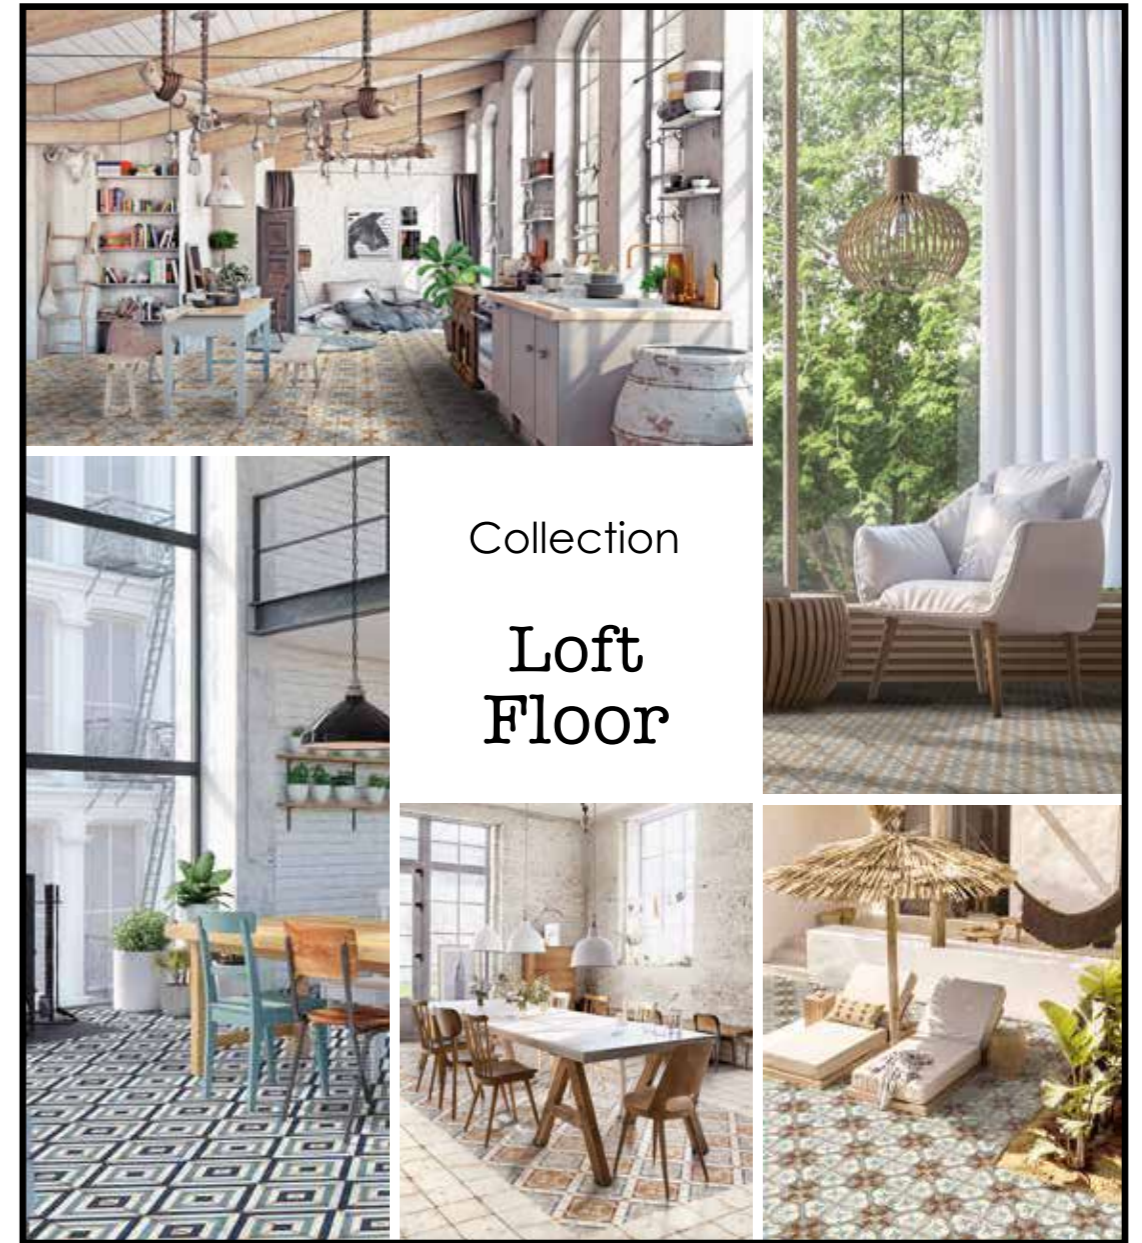

Collection

Loft  
Floor

PORCELÁNICO / GLAZED PORCELAIN / GRÈS CÉRAMÉ

Pavimento: Loft Floor - Sylvania / 20x20 cm / 8"x8"

*Special weathering techniques on the surface and edges lend this collection the special patina of a well-worn and well-loved home. This is an intentional feature added to provoke an antiqued look and accentuate the beauty of the tile. This is part of its charm and is reminiscent of zellige, encaustic, and reclaimed tiles of the past. There are several different graphics and the fact that each tile is different is intentional.*