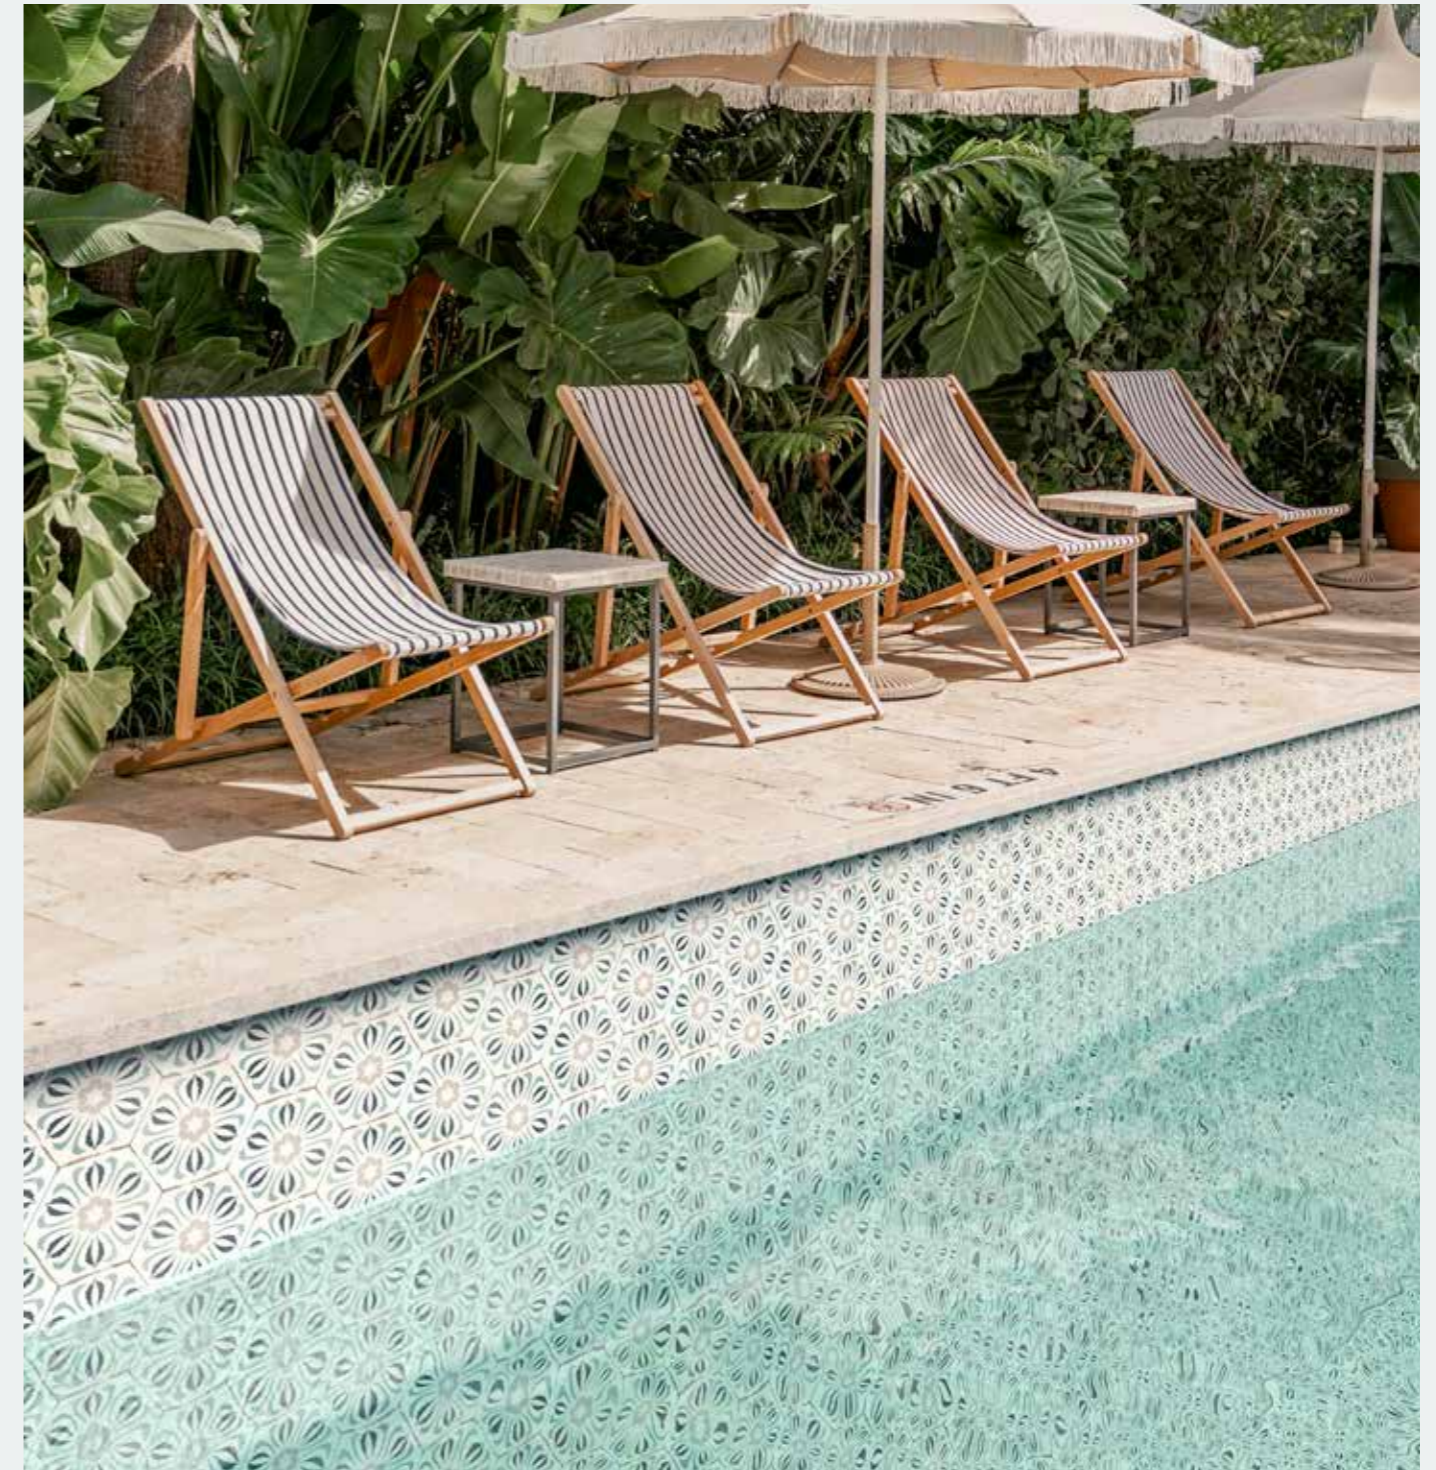

# Capri

*\* Indoor - outdoor porcelain; home, pool and garden collection for walls and floors.*

Interior Piscina: Capri - Lazaretto / 14x16 cm / 5 1/2"x6"

Interior Piscina: Capri - Chiazza Marino / 14x16 cm / 5 1/2"x6"