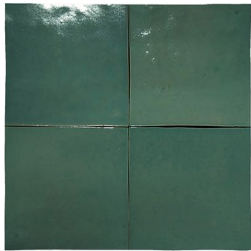

MANARA CLAY - Meknes Marine