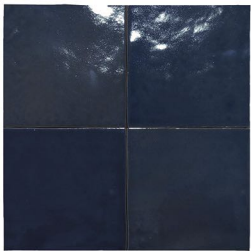

MANARA CLAY - Berber Black