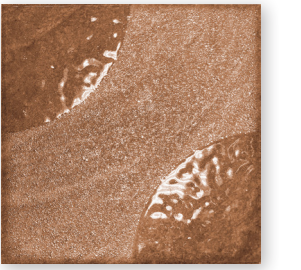

Covington Blue  
mix 25

Alessia  
5 decors - mix 25

Paldian Ardesia  
mix 25

Arianni  
5 decors - mix 25

Rosewood Copper  
mix 25

Isabella  
5 decors - mix 25

Each color of the Amantina decors has 5 different glossy circular designs placed on 25 background swirl patterns.  
This creates a design composition of 25 different pieces which are randomly mixed in the boxes.