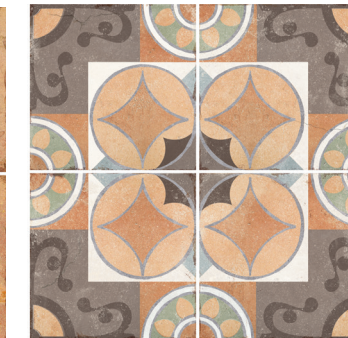

Andalusia

Indoor - outdoor porcelain; home, pool and garden collection for walls and floors.

Andalusia

Revestimiento / pavimento
Glazed porcelain wall and floor tile

FORMATO 20x20 cm
SIZE 8"x8"

Lucia

packing	piezas caja pieces box	m² caja sq.m. box	kg caja kg box	cajas palet boxes pallet	m² palet sq.m. pallet	kg palet kg pallet
20x20 cm / 8"x8"	13	0,52	10,7	87	45,24	951