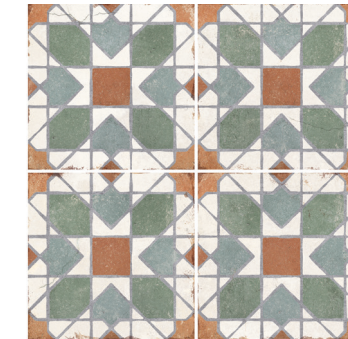

Andalusia

Indoor - outdoor porcelain; home, pool and garden collection for walls and floors.

Andalusia

Revestimiento / pavimento
Glazed porcelain wall and floor tile

FORMATO 20x20 cm
SIZE 8"x8"

Teulet

packing	piezas caja pieces box	m² caja sq.m. box	kg caja kg box	cajas palet boxes pallet	m² palet sq.m. pallet	kg palet kg pallet
20x20 cm / 8"x8"	13	0,52	10,7	87	45,24	951