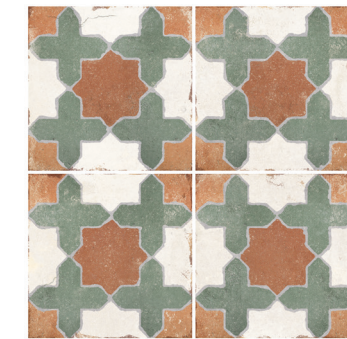

Andalusia

Indoor - outdoor porcelain; home, pool and garden collection for walls and floors.

Andalusia

Revestimiento / pavimento
Glazed porcelain wall and floor tile

FORMATO 20x20 cm
SIZE 8"x8"

Nadia

packing	piezas caja pieces box	m² caja sq.m. box	kg caja kg box	cajas palet boxes pallet	m² palet sq.m. pallet	kg palet kg pallet
20x20 cm / 8"x8"	13	0,52	10,7	87	45,24	951