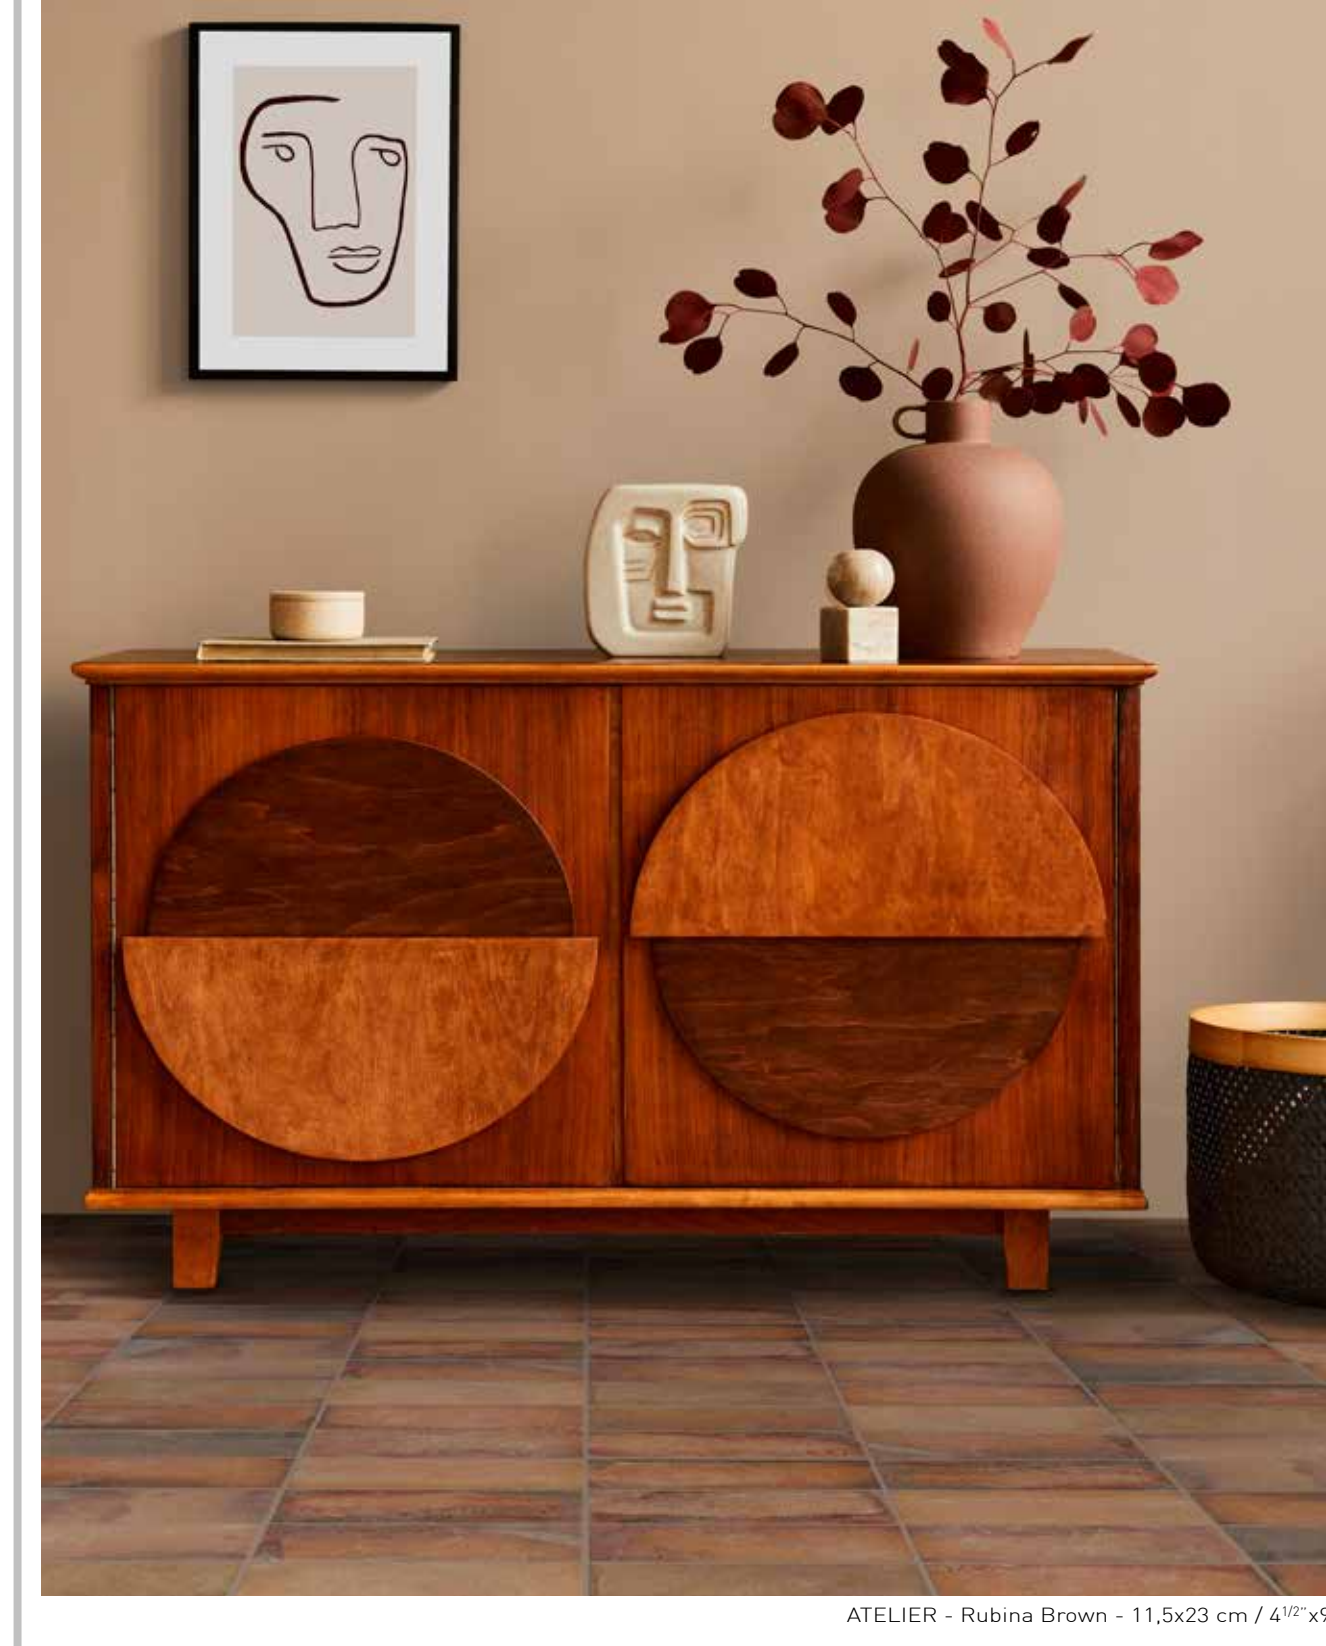

ATELIER - Rubina Brown - 11,5x23 cm / 4 1/2" x 9"

Tel. (+34) 964 33 65 80 info@nandatiles.es www.nandatiles.es
Pol. Ind. El Palmeral - Camí Miralcamp 137 - 12200 - Onda (Castellón) Spain

nanda tiles