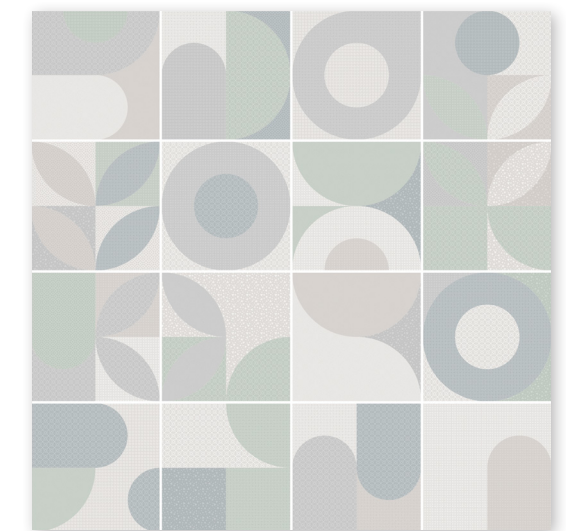

Inna
Mix x 16

packing	piezas caja pieces box	m² caja sq.m. box	kg caja kg box	cajas palet boxes pallet	m² palet sq.m. pallet	kg palet kg pallet
11,5 x 11,5 cm / 4 1/2" x 4 1/2"	45	0,60	10,8	108	64,80	1186