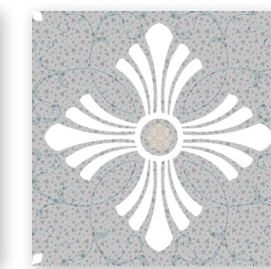

Tribeca

Indoor - outdoor porcelain; home, pool and garden collection for walls and floors.

Tribeca

Revestimiento / pavimento
Glazed porcelain wall and floor tile

FORMATO 11,5x11,5 cm
SIZE 4 1/2" x 4 1/2"

Clara

packing	piezas caja pieces box	m² caja sq.m. box	kg caja kg box	cajas palet boxes pallet	m² palet sq.m. pallet	kg palet kg pallet
11,5 x 11,5 cm / 4 1/2" x 4 1/2"	45	0,60	10,8	108	64,80	1186